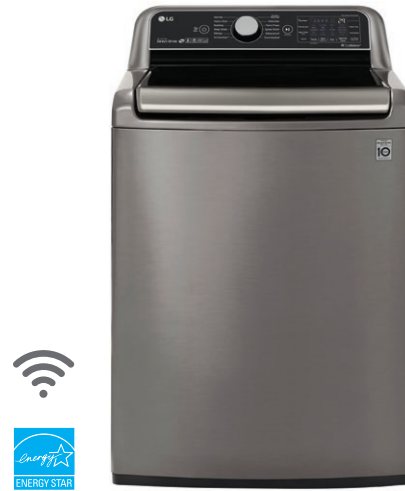

5.5 cu. ft. Top Load Washer

- 5.5 cu. ft. Mega Capacity
- TurboWash3D™ Technology
- 12 Cycles / 14 Options
- ColdWash™ Option
- 6Motion™ Technology
- Direct Drive Motor 10-Year Limited Warranty
- NeveRust™ Stainless Steel Tub & Wash Plate
- LG ThinQ® Technology (Wi-Fi)

COLOR AVAILABILITY

WT7800CV – Graphite Steel

WT7800CW – White

CAPACITY & MATCHING DRYERS

Capacity (cu. ft.)	5.5
Matching Electric Dryer	DLEX7800WE, DLEX7800VE
Matching Gas Dryer	DLGX7801WE, DLGX7801VE

APPEARANCE