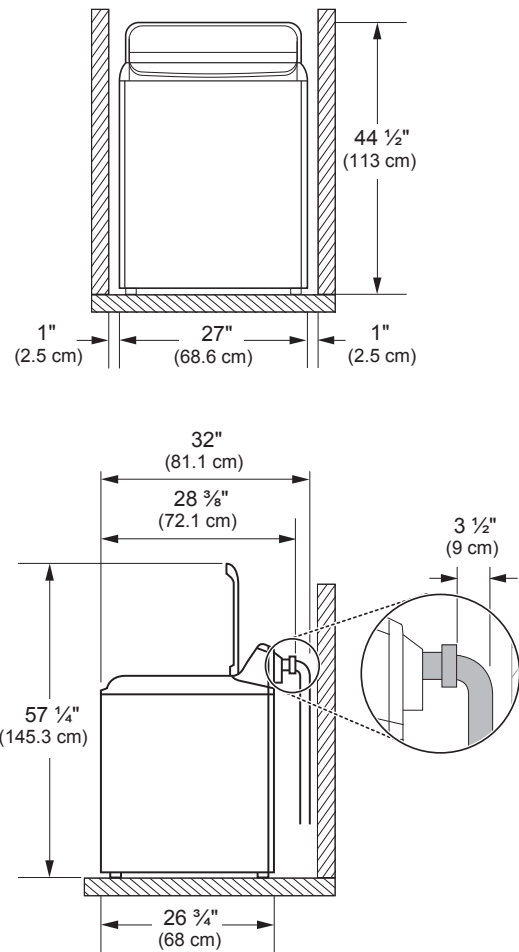

TECHNICAL SPECS

Electrical Requirements	120V @ 60Hz
Type	Electric
Power Outlet Location	Within 60" of Either Side
Plug Type	3-Prong (Cord Attached to Unit)
Min. / Max. Water Pressure	20 - 120 psi

INCLUDED ACCESSORIES

Tie Strap

DIMENSIONS

Product (W x H x D)	27" x 44 1/2" x 28 3/8"
Height with Lid Open	57 1/4"
Carton Dimensions (W x H x D)	28 7/8" x 47 3/16" x 31"
Weight (Product / Carton)	134 lbs. / 140.9 lbs.

LIMITED WARRANTY

Parts and Labor	1 Year
Direct Drive Motor	10 Years (Parts Only)
Drum	3 Years (Parts Only)

DIMENSIONS / CLEARANCES

Minimum vertical space from floor to overhead shelves, cabinets, ceilings, etc., is 58 inches (147 cm).